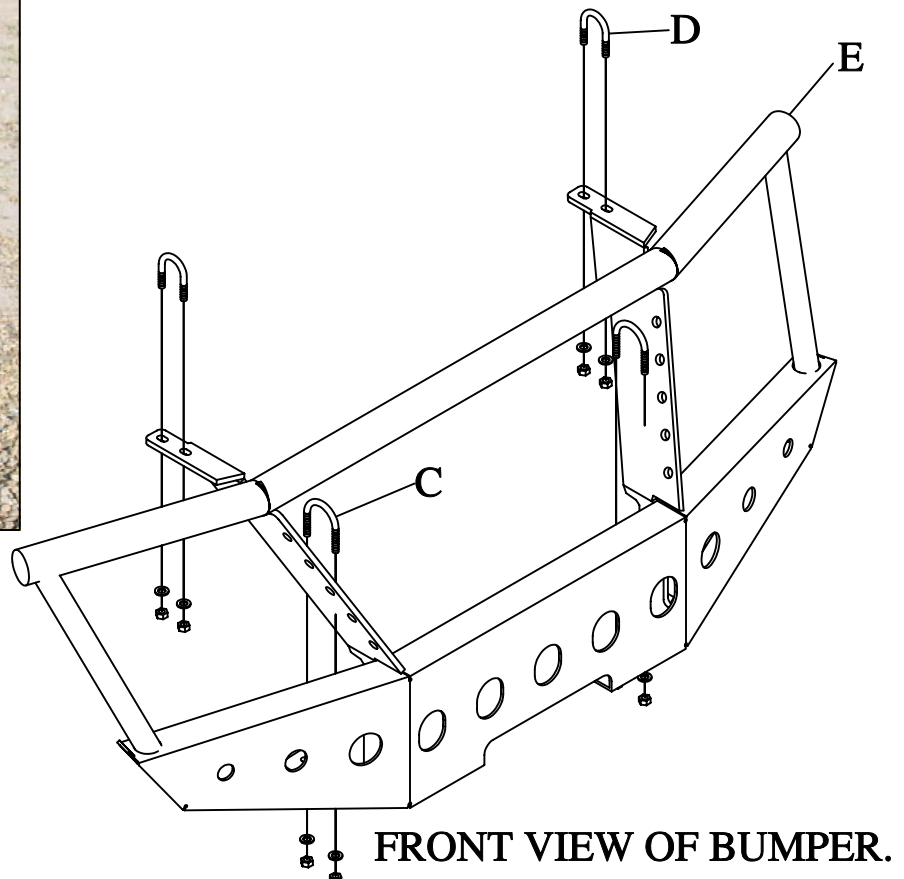

- 8=1/4 LOCK NUTS-A
- 8=1/4 USS WASHERS-B
- 2=1/4 X 1 YELLOW U-BOLTS-C
- 2=1/4 X 1/2 U-BOLTS-D
- 2=1 1/2" BLACK ROUND PLUGS-E

# # BG-26W

## BOMBARDIER OUTLANDER MAX 800

REAR VIEW OF BUMPER.

FRONT VIEW OF BUMPER.