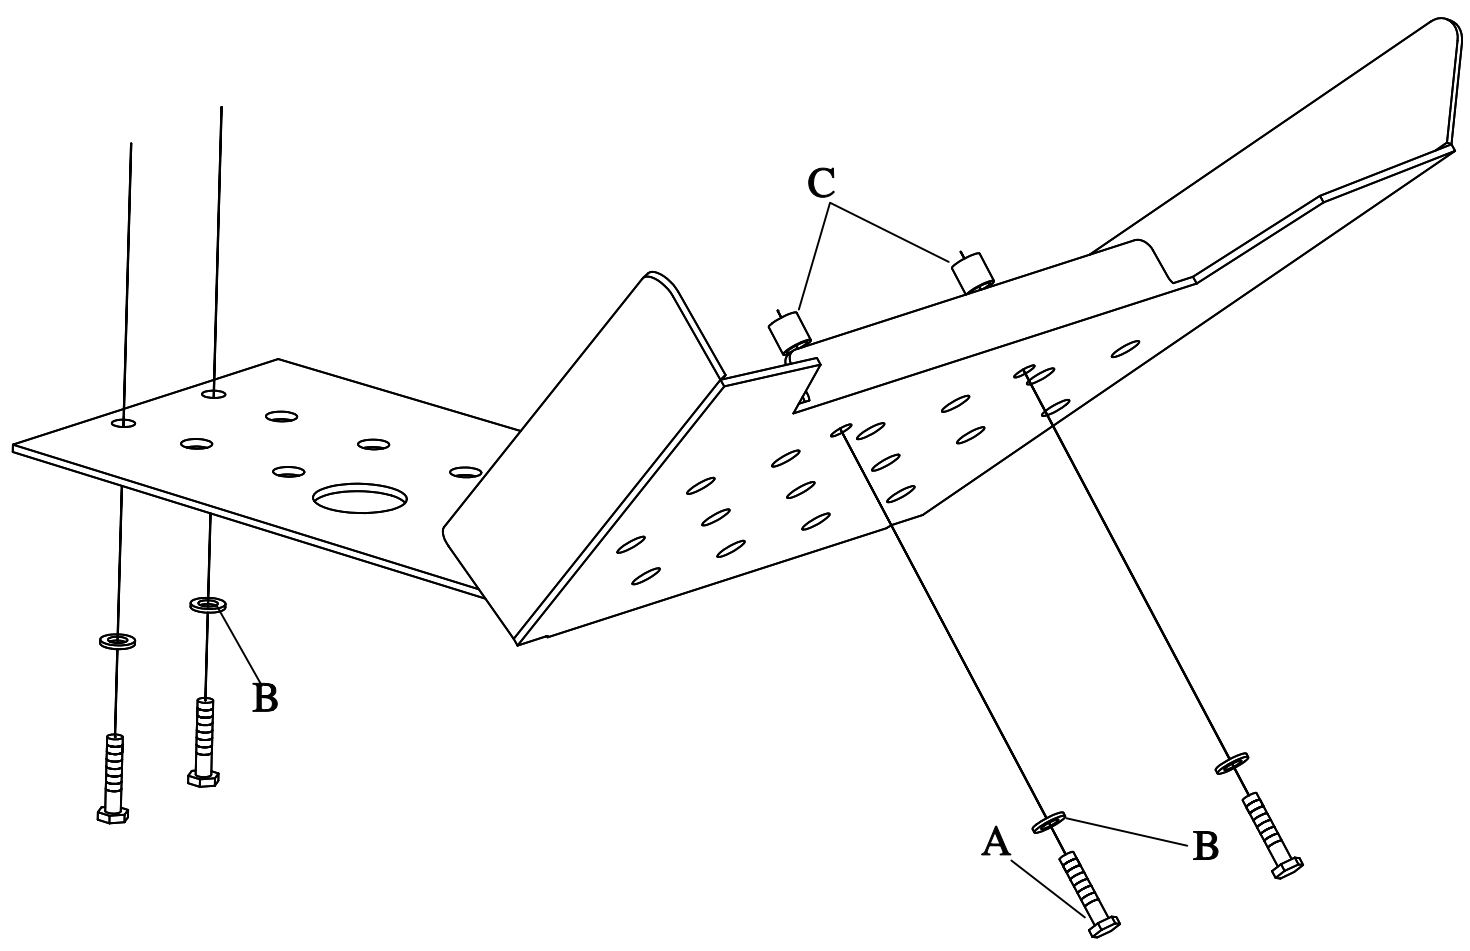

- 4=6MM X 40 X 1.25 BOLTS-A
- 4=1/4 USS WASHERS-B
- 2=1/4 GALV. SPACERS 1/2" LONG-C

#FG125-AL

2008 KAWASAKI BRUTE FORCE 750 4X4

**REMOVE FRONT PLASTIC SKID PAN
AND REPLACE IT WITH THIS
ALUMINIUM PLATE.**