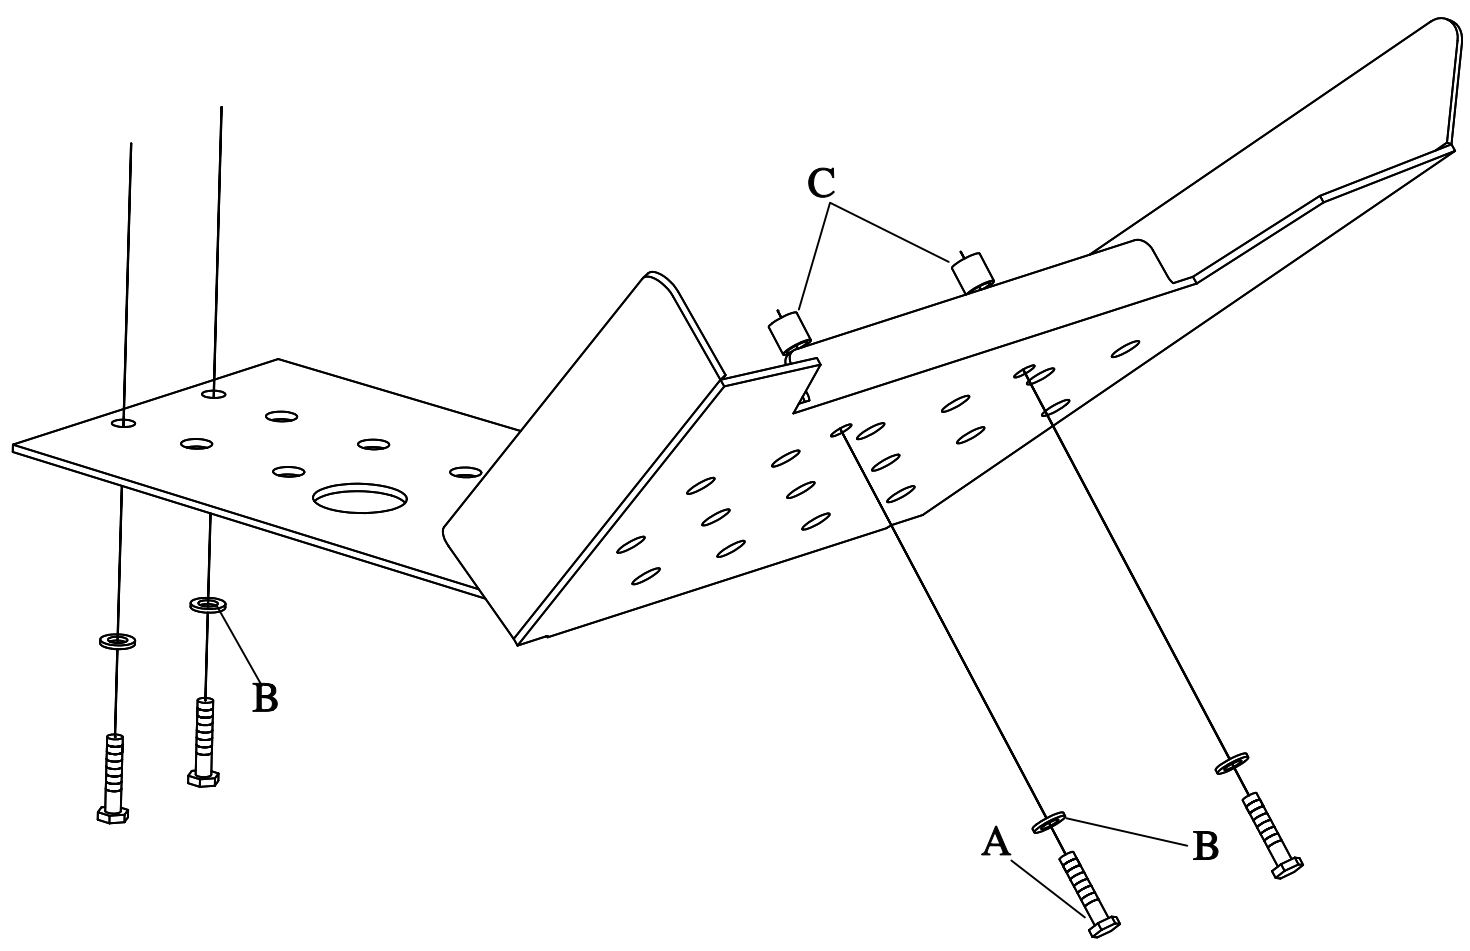

- 4=6MM X 40 X 1.00 BOLTS-A
- 4=1/4 USS WASHERS-B
- 2=1/4 GALV. SPACERS 1/2" LONG-C

# #FG126-AL

2012 KAWASAKI BRUTE FORCE 750 4X4

**REMOVE FRONT PLASTIC SKID PAN  
AND REPLACE IT WITH THIS  
ALUMINIUM PLATE.**