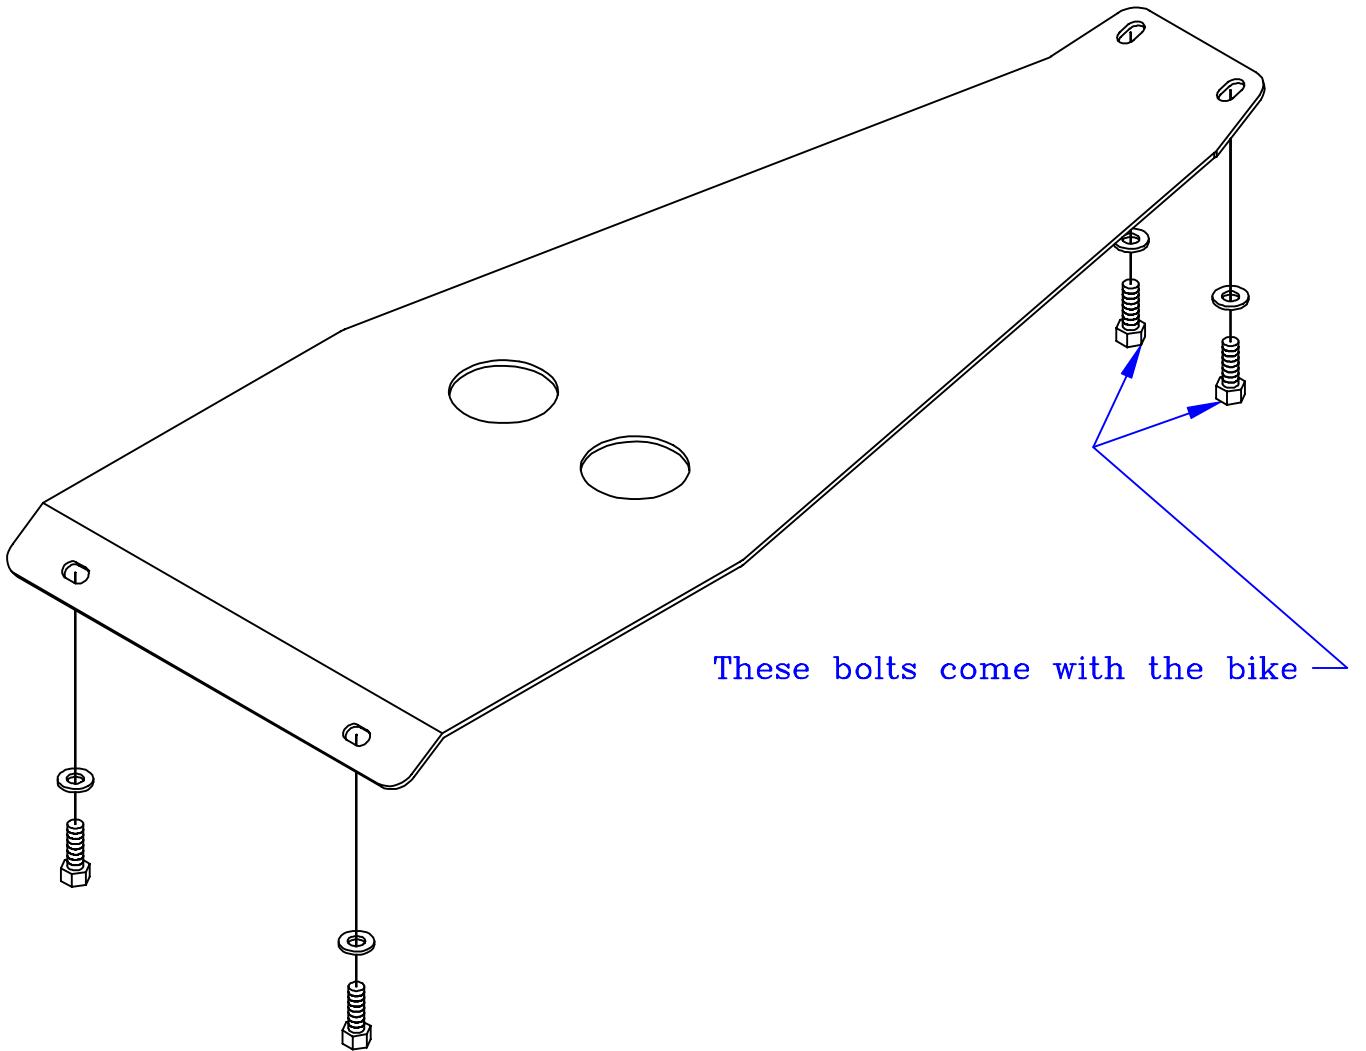

2 = 8MM 1.25 x 20MM Bolts
4 = 5/16 SAE Flat Washers

SP104-STL

These bolts come with the bike